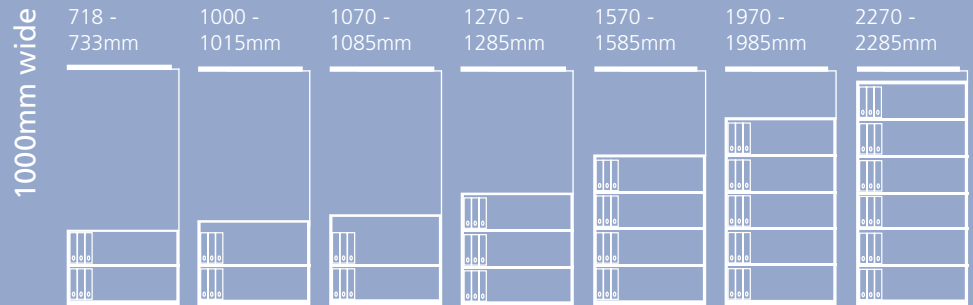

capacity guide

12" (304.8mm) drawer with file bars
suspension files (A4)

800 mm wide
1000 mm wide

0.72 linear metres
0.92 linear metres

12" (304.8mm) drawer with dividers
lever-arch (spine up)

800 mm wide
1000 mm wide

quantity = 9
quantity = 12

information

Guarantees & Service

All Bisley products are guaranteed to cover all defects in materials and workmanship. For details of specific guarantee periods against each product check for up to date information on our website www.bisley.com

Replacement Keys

To order AB series replacement keys contact: Lowe and Fletcher - 0121 505 0400, with details of your product type, key series no. (available from Bisley Sales Office) purchase date and key/lock number.

Care instructions

We recommend you clean your units with warm water and a mild detergent solution. A damp cloth can be used to remove dust particles.

contact

Bisley UK Showroom

Tel: +44 (0)20 7436 7111
Fax: +44 (0)20 7436 8111
info@bisley.com

Head Office

Tel: +44 (0)1633 637 383
Fax: +44 (0)1633 637 384
info@bisley.com

International Sales and Marketing

Tel: +44 (0)1276 450 040
Fax: +44 (0)1276 423 080
info@bisley.com