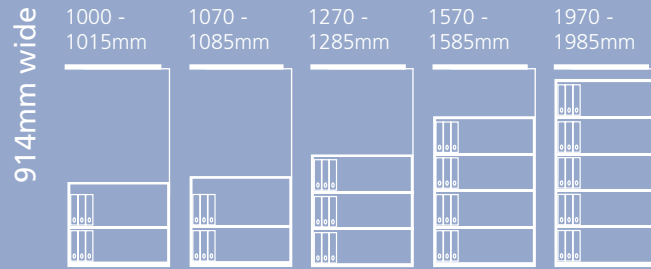

capacity guide

12" (304.8mm) drawer with file bars
suspension files (A4)

800 mm wide
1000 mm wide

0.72 linear metres
0.92 linear metres

12" (304.8mm) drawer with dividers
lever-arch (spine up)

800 mm wide
1000 mm wide

quantity = 9
quantity = 12

information

Guarantees & Service

All Bisley products are guaranteed to cover all defects in materials and workmanship. For details of specific guarantee periods against each product check for up to date information on our website www.bisley.com

Replacement Keys

To order AB series replacement keys contact: Lowe and Fletcher - 0121 505 0400, with details of your product type, key series no. (available from Bisley Sales Office) purchase date and key/lock number.

Care instructions

We recommend you clean your units with warm water and a mild detergent solution. A damp cloth can be used to remove dust particles.

contact

Bisley UK Showroom

Tel: +44 (0)20 7436 7111
Fax: +44 (0)20 7436 8111
info@bisley.com

Head Office

Tel: +44 (0)1633 637 383
Fax: +44 (0)1633 637 384
info@bisley.com

International Sales and Marketing

Tel: +44 (0)1276 450 040
Fax: +44 (0)1276 423 080
info@bisley.com