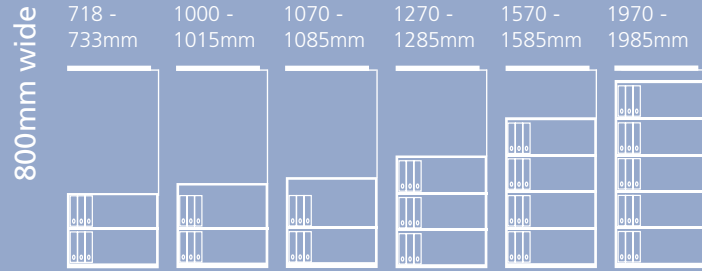

capacity guide

12" (304.8mm) drawer with file bars
suspension files (A4)

800 mm wide
1000 mm wide

0.72 linear metres
0.92 linear metres

12" (304.8mm) drawer with dividers
lever-arch (spine up)

800 mm wide
1000 mm wide

quantity = 9
quantity = 12

information

Guarantees & Service

All Bisley products are guaranteed to cover all defects in materials and workmanship. For details of specific guarantee periods against each product check for up to date information on our website www.bisley.com

Replacement Keys

To order AB series replacement keys contact: Lowe and Fletcher - 0121 505 0400, with details of your product type, key series no. (available from Bisley Sales Office) purchase date and key/lock number.

Care instructions

We recommend you clean your units with warm water and a mild detergent solution. A damp cloth can be used to remove dust particles.

contact

Bisley UK Showroom

Tel: +44 (0)20 7436 7111
Fax: +44 (0)20 7436 8111
info@bisley.com

Head Office

Tel: +44 (0)1633 637 383
Fax: +44 (0)1633 637 384
info@bisley.com

International Sales and Marketing

Tel: +44 (0)1276 450 040
Fax: +44 (0)1276 423 080
info@bisley.com