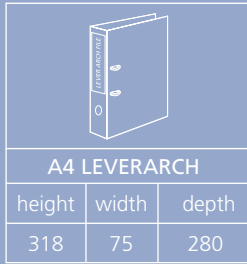

\*\* 5% surcharge will apply to Silver (SL) shutter

capacity guide

12" (304.8mm) drawer with file bars  
suspension files (A4)

800 mm wide  
1000 mm wide

0.72 linear metres  
0.92 linear metres

12" (304.8mm) drawer with dividers  
lever-arch (spine up)