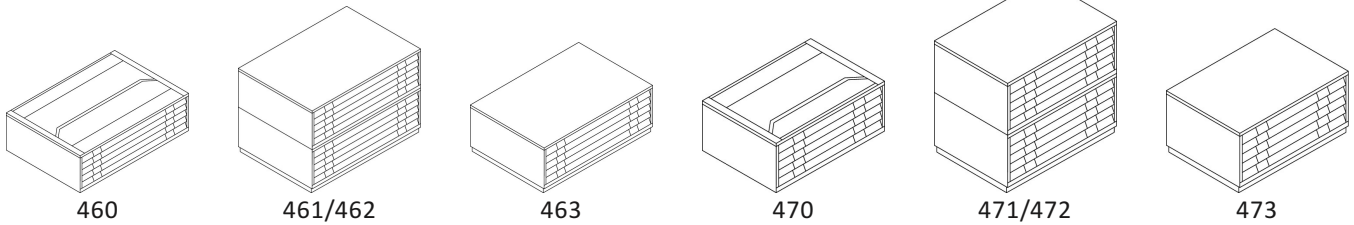

Plan Files

2016-10-01

First place for workplace storage

BISLEY

A0 and A1 Plan Files

Product Code	Description	Height (mm)	Width (mm)	Depth (mm)
460	FCB 41 - 5 drawer intermediate section only	406	1,359	927
461/462	FCB 33 - 10 drawer unit complete with top and plinth	914	1,359	927
463	FCB 40 - 5 drawer unit complete with top and plinth	508	1,359	927
470	FCB 44 - 5 drawer unit intermediate section only	406	1,010	691
471/472	FCB 42 - 10 drawer unit complete with top and plinth	914	1,010	691
473	FCB 43 - 5 drawer unit complete with top and plinth	508	1,010	691

3. Two large label holders per drawer

4. Mastered lock, 200 differs

The Bisley plan file can be found in architecture and design studios across Europe as well as offices, museums and any environment where the storage of large format documents is required. Along with a touch of elegance, it offers complete protection for drawings, plans, samples and collections of various kinds. Available in either A0 or A1 size and made up of stackable five drawer sections for increased flexibility and ease of installation.